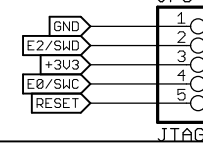

DC#	I2C Address
0 (short)	0x3C
1	0x3D

OLED SHIELD		LOLIN	
		⊗ ⊗	
TITLE: oled			
Document Number:			REV: U2.1.0
Date: 2018-12-13 14:20			Sheet: 1/1