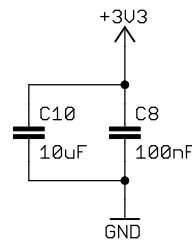

DC#	I2C Address
0 (short)	0x3C
1	0x3D

OLED SHIELD		LOLIN	
		⊗ ⊗	
TITLE: oled			
Document Number:			REV: U2.1.0
Date: 2018-12-13 14:20			Sheet: 1/1