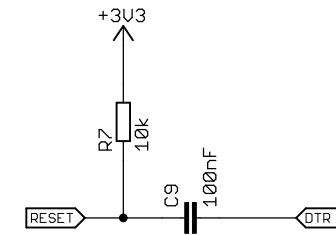

DC#	I2C Address
0 (short)	0x3C
1	0x3D

OLED SHIELD		LOLIN	
		⊗ ⊗	
TITLE: oled			
Document Number:			REV: U2.1.0
Date: 2018-12-13 14:20			Sheet: 1/1