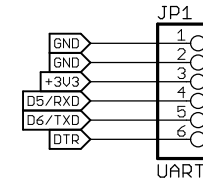

DC#	I2C Address
0 (short)	0x3C
1	0x3D

OLED SHIELD		LOLIN	
		⊗ ⊗	
TITLE: oled			
Document Number:			REV: U2.1.0
Date: 2018-12-13 14:20			Sheet: 1/1