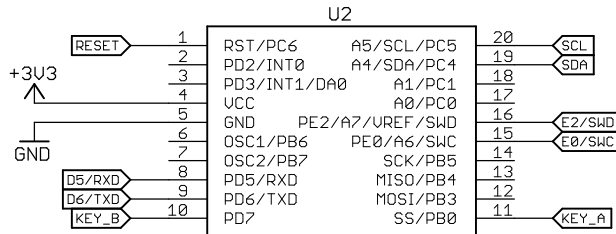

DC#	I2C Address
0 (short)	0x3C
1	0x3D

OLED SHIELD		LOLIN	
		⊗ ⊗	
TITLE: oled			
Document Number:			REV: U2.1.0
Date: 2018-12-13 14:20			Sheet: 1/1